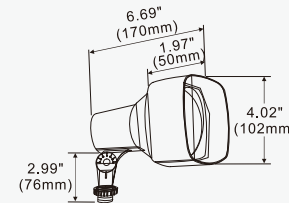

Available Options

PVC Pipe

Junction Box

Line Drawing

Dimensions

Product Description:

These LED lights have transformed the landscape lighting environment. Utilizing performance optics and long lasting driver, these landscape lights will last for years to come. With various optical lenses, this luminaire can provide a narrow beam or wide beam, allowing the fixture to fit into any environment.