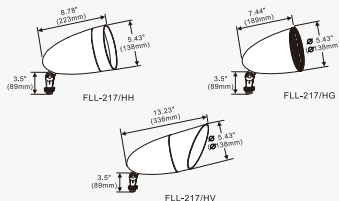

Available Options

PVC Pipe

Junction Box

Line Drawing

Dimensions

Product Description:

These LED lights have transformed the landscape lighting environment. Utilizing performance optics and long lasting driver, these landscape lights will last for years to come. With various optical lenses, this luminaire can provide a narrow beam or wide beam, allowing the fixture to fit into any environment.